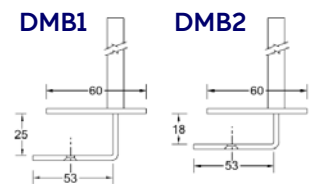

### Desk mounted screens

Straight - 400mm high

Wave - 400mm to 200mm high

Width (mm)	Order Ref.	Price	Width (mm)	Order Ref.	Price
790	F/48	£56.00	790	F/48W	£56.00
990	F/410	£58.00	990	F/410W	£58.00
1190	F/412	£61.00	1190	F/412W	£61.00
1590	F/416	£69.00	1590	F/416W	£69.00
1790	F/418	£80.00	1790	F/418W	£80.00

### Brackets

Each screen will come with either a DMB1 25mm bracket or a DMB2 18mm bracket. Further bracket choices are available price on application

For orders & enquiries please contact

**Swift Business Solutions Ltd**