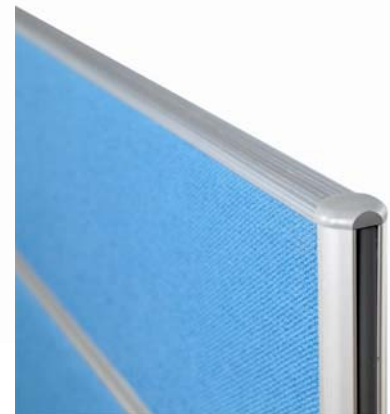

## The Flair Screen System features

- Stylish slim aluminium posts that will either accept linking strips or a decorative infill to allow free standing.
- Space saving 25mm carcass
- Simple linking system that allows other Swift screen products to link to Flair
- Optional inbuilt double-sided tool bar
- Aluminium surround framed glazing panels
- Finished in fabric or MFC
- Wave height change screens
- Three and four way linking

### Floor standing flat screens

1200mm high

1500mm high

1800mm high

Width (mm)	Order Ref.	Price	Width (mm)	Order Ref.	Price	Width (mm)	Order Ref.	Price
820	F/128	£88.00	820	F/158	£93.00	820	F/188	£106.00
1020	F/1210	£89.00	1020	F/1510	£97.00	1020	F/1810	£108.00
1220	F/1212	£91.00	1220	F/1512	£100.00	1220	F/1812	£109.00
1620	F/1216	£96.00	1620	F/1516	£105.00	1620	F/1816	£122.00
1820	F/1218	£109.00	1820	F/1518	£117.00			

### Floor standing height change screens

Wave-1200mm to 1000mm high

Wave-1500mm to 1200mm high

Width (mm)	Order Ref.	Price	Width (mm)	Order Ref.	Price
820	F/12108W	£102.00	820	F/15128W	£108.00
1020	F/121010W	£104.00	1020	F/151210W	£112.00
1220	F/121012W	£105.00	1220	F/151212W	£114.00
1620	F/121016W	£110.00	1620	F/151216W	£120.00
1820	F/121018W	£124.00	1820	F/151218W	£132.00

### Desk mounted screens

Straight - 400mm high

Wave - 400mm to 200mm high

Width (mm)	Order Ref.	Price	Width (mm)	Order Ref.	Price
790	F/48	£56.00	790	F/48W	£56.00
990	F/410	£58.00	990	F/410W	£58.00
1190	F/412	£61.00	1190	F/412W	£61.00
1590	F/416	£69.00	1590	F/416W	£69.00
1790	F/418	£80.00	1790	F/418W	£80.00