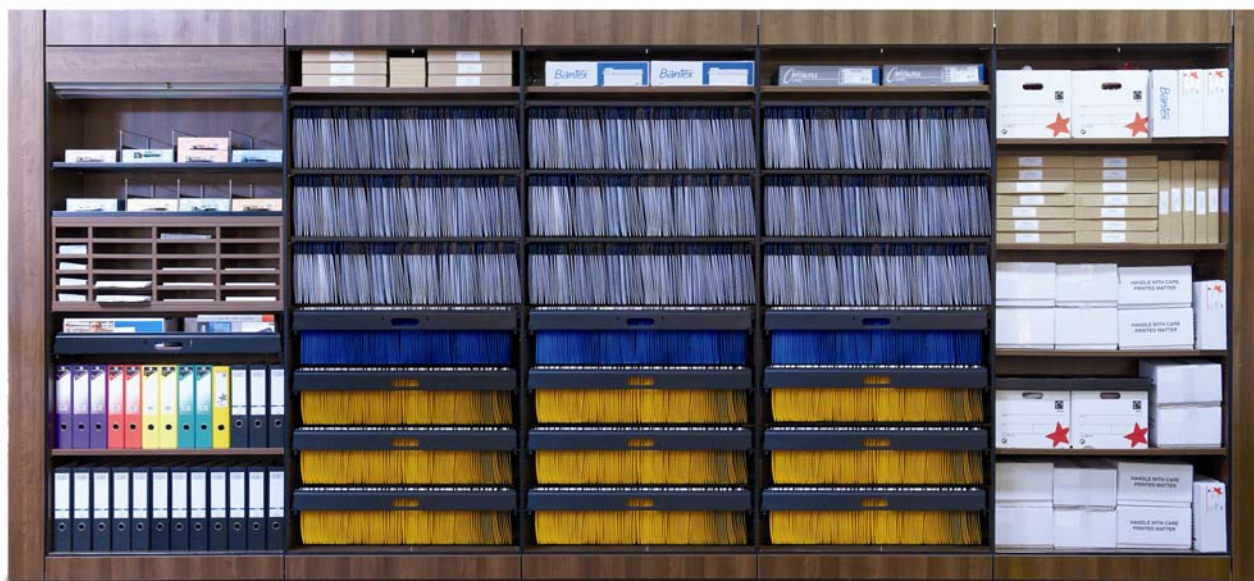

# WALLSPACE from

Present the right image with WALLSPACE from **Swift Business Solutions**

Made in the UK by [OfficePlan](#)

**Office space is a premium and Wallspace is proven to be an effective solution to maximise this space. We can demonstrate that three 4 drawer traditional filing cabinets, ie 12 filing drawers, can fit into one single metre wide Wallspace bay. (nominal 2.6m high and using a combination of four roll-outs plus three standard filing frames)**