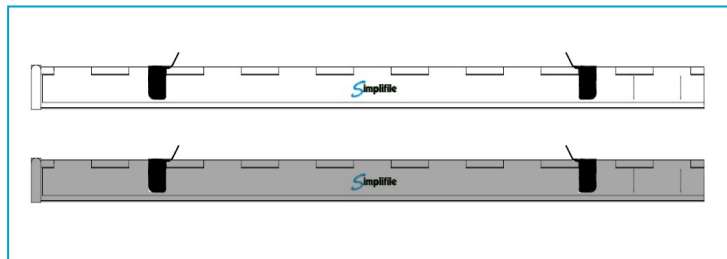

Plan filing has never been simpler

Display System

Simplifile
by Normid

Display Planholder

- Planholders are suspended at one end using a steel socket and pin
- Robust all-steel construction with durable ivory or silver epoxy coating
- 3 standard sizes: A2, A1 & A0
- Ergonomic spring steel clips for ease of opening & closing
- Capacity 50-100 sheets each

Display Wall-Mounted Systems

- 2-pin and 5-pin bracket capable of fanning out 180° or lying flat against the wall
- Suitable for any size of planholder
- Robust all-steel construction with hardened pins
- No assembly required - just fix to wall (wall fixings included)
- Minimal wall space required - only 9 x 9 cm
- Capacity 2 or 5 planholders = 100 – 500 sheets

Display Mobile Stand System

- Robust all-steel construction with durable epoxy coating
- Integrated level adjustment
- 2 standard sizes: A1 & A0, although smaller planholders can be used in larger stands
- 4 castors (2 braked) for mobility
- Simple self-assembly with tools included
- Capacity 25 planholders = 1250 – 2500 sheets