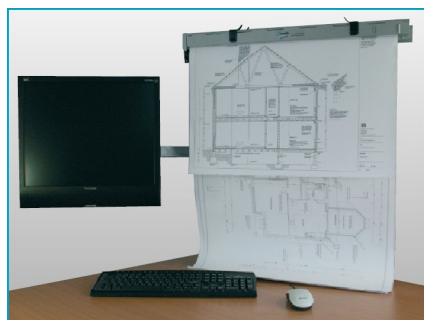

Plan filing has never been simpler

Display System

Simplifile
by Normid

Display Planholder

- Planholders are suspended at one end using a steel socket and pin
- Robust all-steel construction with durable ivory or silver epoxy coating
- 3 standard sizes: A2, A1 & A0
- Ergonomic spring steel clips for ease of opening & closing
- Capacity 50-100 sheets each

Display Wall-Mounted Systems

- 2-pin and 5-pin bracket capable of fanning out 180° or lying flat against the wall
- Suitable for any size of planholder
- Robust all-steel construction with hardened pins
- No assembly required - just fix to wall (wall fixings included)
- Minimal wall space required - only 9 x 9 cm
- Capacity 2 or 5 planholders = 100 – 500 sheets

Display Mobile Stand System

- Robust all-steel construction with durable epoxy coating
- Integrated level adjustment
- 2 standard sizes: A1 & A0, although smaller planholders can be used in larger stands
- 4 castors (2 braked) for mobility
- Simple self-assembly with tools included
- Capacity 25 planholders = 1250 – 2500 sheets

Display Clear-Desk System

- Keep your desk clear with this ergonomic solution to viewing your LCD monitor and your plans side-by-side
- Clamps to range of desk thicknesses
- Available in A1 & A2 size
- VESA standard LCD monitor clamps with 3D adjustment
- Simple self-assembly with tools included
- Capacity 2 planholders = 25 – 50 sheets