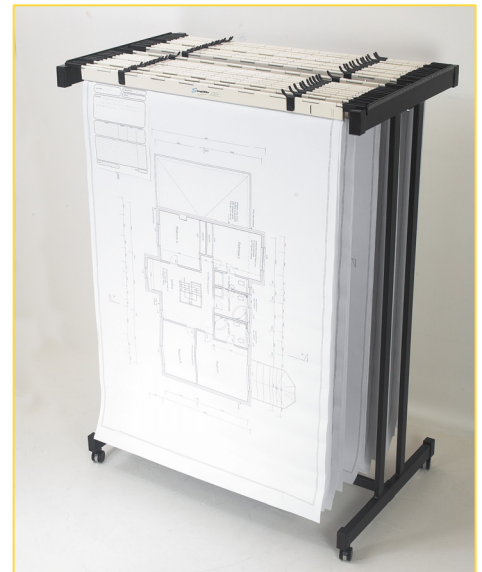

Economy Combi Mobile System

- Make more use of your floor space by adding bookshelves to the mobile stand
- Supplied with 3 height-adjustable metal bookshelves with integral bookends and upstand
- Available in A0 size
- 4 castors (2 braked) for mobility
- Simple self-assembly with tools included
- Capacity 12 planholders = 600 – 1200 sheets

Simple to file Simple to find Simple to view