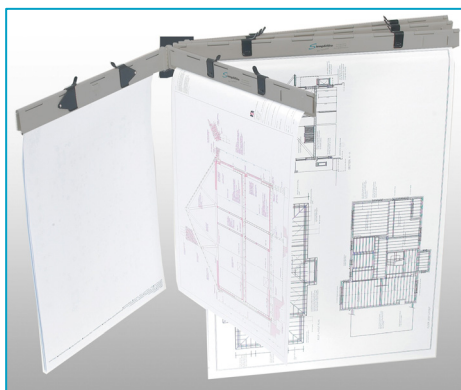

Plan filing has never been simpler

Display System

Simplifile
by Normid

Display Planholder

- Planholders are suspended at one end using a steel socket and pin
- Robust all-steel construction with durable ivory or silver epoxy coating
- 3 standard sizes: A2, A1 & A0
- Ergonomic spring steel clips for ease of opening & closing
- Capacity 50-100 sheets each

Display Wall-Mounted Systems

- 2-pin and 5-pin bracket capable of fanning out 180° or lying flat against the wall
- Suitable for any size of planholder
- Robust all-steel construction with hardened pins
- No assembly required - just fix to wall (wall fixings included)
- Minimal wall space required - only 9 x 9 cm
- Capacity 2 or 5 planholders = 100 – 500 sheets

Display Mobile Stand System

- Robust all-steel construction with durable epoxy coating
- Integrated level adjustment
- 2 standard sizes: A1 & A0, although smaller planholders can be used in larger stands
- 4 castors (2 braked) for mobility
- Simple self-assembly with tools included
- Capacity 25 planholders = 1250 – 2500 sheets

Display Clear-Desk System

- Keep your desk clear with this ergonomic solution to viewing your LCD monitor and your plans side-by-side
- Clamps to range of desk thicknesses
- Available in A1 & A2 size
- VESA standard LCD monitor clamps with 3D adjustment
- Simple self-assembly with tools included
- Capacity 2 planholders = 25 – 50 sheets