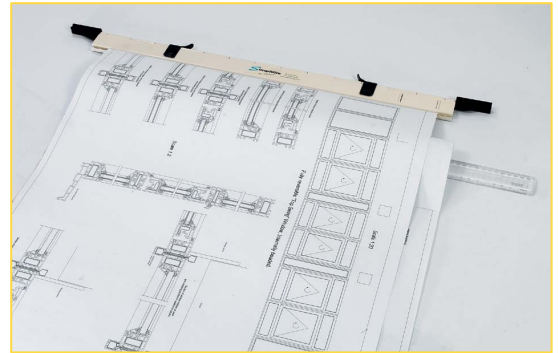

Plan filing has never been simpler

Display System

Simplifile
by Normid

Display Planholder

- Planholders are suspended at one end using a steel socket and pin
- Robust all-steel construction with durable ivory or silver epoxy coating
- 3 standard sizes: A2, A1 & A0
- Ergonomic spring steel clips for ease of opening & closing
- Capacity 50-100 sheets each

Display Wall-Mounted Systems

- 2-pin and 5-pin bracket capable of fanning out 180° or lying flat against the wall
- Suitable for any size of planholder
- Robust all-steel construction with hardened pins
- No assembly required - just fix to wall (wall fixings included)
- Minimal wall space required - only 9 x 9 cm
- Capacity 2 or 5 planholders = 100 – 500 sheets

Display Clear-Desk System

- Keep your desk clear with this ergonomic solution to viewing your LCD monitor and your plans side-by-side
- Clamps to range of desk thicknesses
- Available in A1 & A2 size
- VESA standard LCD monitor clamps with 3D adjustment
- Simple self-assembly with tools included
- Capacity 2 planholders = 25 – 50 sheets

Economy Wall-Mounted System

- Robust all-steel construction with durable black epoxy coating
- 3 standard sizes: A2, A1 & A0
- Simple self-assembly with tools included (wall fixings not included)
- Capacity 10 planholders = 500 – 1000 sheets