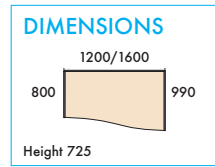

RECTANGULAR DESK

from
£150.00

DIMENSIONS	
800/1200/1600/1800	800
Height 725	

CODE	DESCRIPTION	PRICE
2508	800mm desk	£150.00
2512	1200mm desk	£157.00
2516	1600mm desk	£170.00
2518	1800mm desk	£212.00

COLOURS AVAILABLE

P83
3 DRAWER
W 426 x D 800 x H 725

£217.00

ERGONOMIC DESK

from
£258.00

CODE	DESCRIPTION	PRICE
25EL16	1600mm L/H desk	£258.00
25ER16	1600mm R/H desk	£258.00
25EL18	1800mm L/H desk	£289.00
25ER18	1800mm R/H desk	£289.00

WAVE DESK

from
£186.00

CODE	DESCRIPTION	PRICE
25WL12	1200mm L/H desk	£186.00
25WR12	1200mm R/H desk	£186.00
25WL16	1600mm L/H desk	£207.00
25WR16	1600mm R/H desk	£207.00

from
£227.00

LCS
CORNER STORAGE UNIT
W 800 x D 800 x H 725