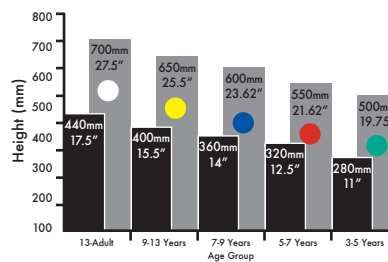

H 650mm

£85.00

ER1270

H 700mm

£85.00

TRAPEZOIDAL

DIMENSIONS: W 1200 x D 600

CODE