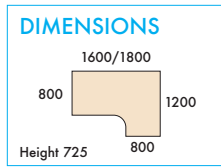

RECTANGULAR DESK

from
£150.00

DIMENSIONS	
800/1200/1600/1800	800
Height 725	

CODE	DESCRIPTION	PRICE
2508	800mm desk	£150.00
2512	1200mm desk	£157.00
2516	1600mm desk	£170.00
2518	1800mm desk	£212.00

COLOURS AVAILABLE

P83
3 DRAWER
W 426 x D 800 x H 725

£217.00

ERGONOMIC DESK

from
£258.00

CODE	DESCRIPTION	PRICE
25EL16	1600mm L/H desk	£258.00
25ER16	1600mm R/H desk	£258.00
25EL18	1800mm L/H desk	£289.00
25ER18	1800mm R/H desk	£289.00