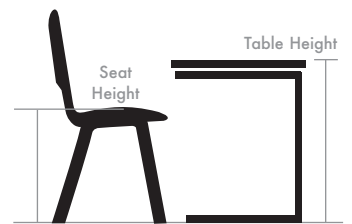

RECTANGULAR DESKS

DIMENSIONS: W 1200 x D 600

£85.00

CODE

DESCRIPTION

PRICE

ER1250

H 500mm

H 650mm

£85.00

ER1270

H 700mm

£85.00

TRAPEZOIDAL

DIMENSIONS: W 1200 x D 600

CODE