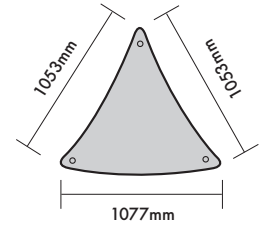

from
£235.00

space **to** learn®

CODE	DESCRIPTION	PRICE
S2LB	Desk pack	£235.00
CDS	Optional screen	£100.00