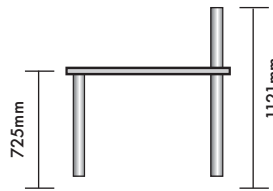

from
£235.00

space **to** learn®

CODE	DESCRIPTION	PRICE
S2LB	Desk pack	£235.00
CDS	Optional screen	£100.00