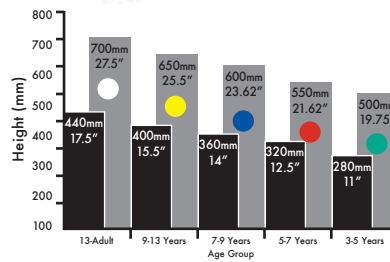

POLY PROP CHAIRS

- Black welded frame
- Single shell
- 6 colour options

from **£19.00**

CODE	DESCRIPTION	PRICE
PP1	Polyprop chair	£19.00

COLOURS AVAILABLE

TO ORDER - Add colour required to product code
eg: PP1 in red = PP1R

STACKABLE CLASSROOM CHAIRS

- 10 year guarantee
- Single shell design
- 5 height options
- Strong & durable
- Stackable
- 5 colour options

from **£30.00**

CODE	DESCRIPTION	PRICE
ERGO1	H 280mm	£30.00
ERGO2	H 320mm	£30.00
ERGO3	H 360mm	£33.00
ERGO4	H 400mm	£33.00
ERGO5	H 440mm	£38.00

COLOURS AVAILABLE

TO ORDER - Add colour required to product code
eg: ERGO1 in red = ERGO1R

CANTILEVER DESK

- Available as a single or double desk
- 15mm MDF Top
- 18mm modesty panel
- Wooden beech finish
- Silver tube frame
- Dimensions: D 600 x H 750

from **£120.00**

CODE	DESCRIPTION	PRICE
ECL6070	Cantilever Desk - W 600	£120.00
ECL6012	Cantilever Desk - W 1200	£160.00