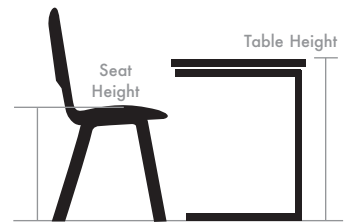

POLY PROP CHAIRS

- Black welded frame
- Single shell
- 6 colour options

from **£19.00**

CODE	DESCRIPTION	PRICE
PP1	Polyprop chair	£19.00

COLOURS AVAILABLE

TO ORDER - Add colour required to product code
eg: PP1 in red = PP1R

STACKABLE CLASSROOM CHAIRS

- 10 year guarantee
- Single shell design
- 5 height options
- Strong & durable
- Stackable
- 5 colour options

from **£30.00**

CODE	DESCRIPTION	PRICE
ERGO1	H 280mm	£30.00
ERGO2	H 320mm	£30.00
ERGO3	H 360mm	£33.00
ERGO4	H 400mm	£33.00
ERGO5	H 440mm	£38.00

COLOURS AVAILABLE

TO ORDER - Add colour required to product code
eg: ERGO1 in red = ERGO1R

CANTILEVER DESK

- Available as a single or double desk
- 15mm MDF Top
- 18mm modesty panel
- Wooden beech finish
- Silver tube frame
- Dimensions: D 600 x H 750

from **£120.00**

CODE	DESCRIPTION	PRICE
ECL6070	Cantilever Desk - W 600	£120.00
ECL6012	Cantilever Desk - W 1200	£160.00